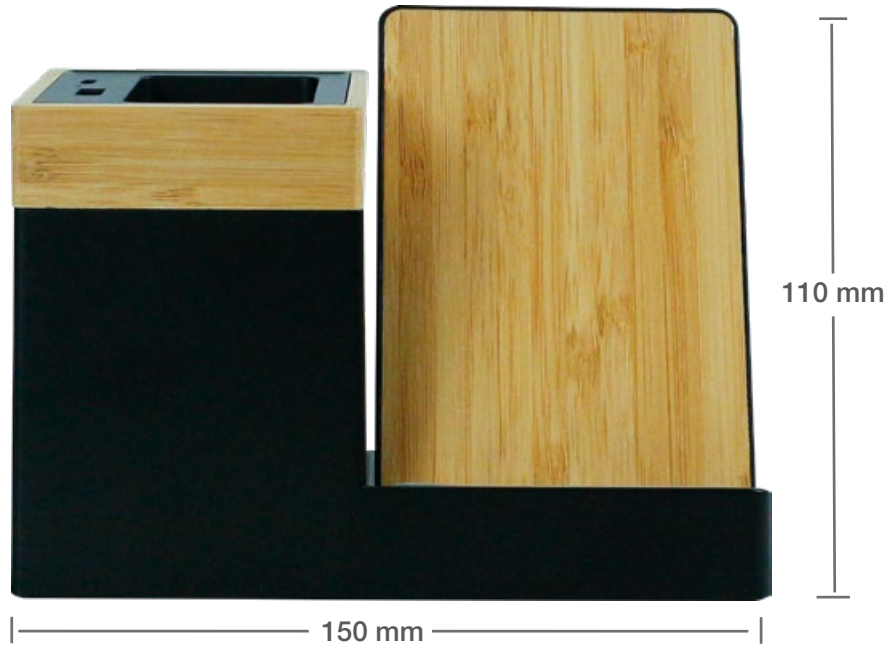

GS-025 (WDS6-BLK)  
Dimensions

Printing Position

Laser Engraving

Screen Printing

UV DTF

GS-025 (TM-024-BLK)

Dimensions

Printing Position

UV DTF (All Colors)

Screen Printing (All Colors)

Laser Engraving (All Colors)

UV Printing (All Colors)

GS-025 (WM4)  
Dimensions

Printing Position

Laser Engraving

UV Printing