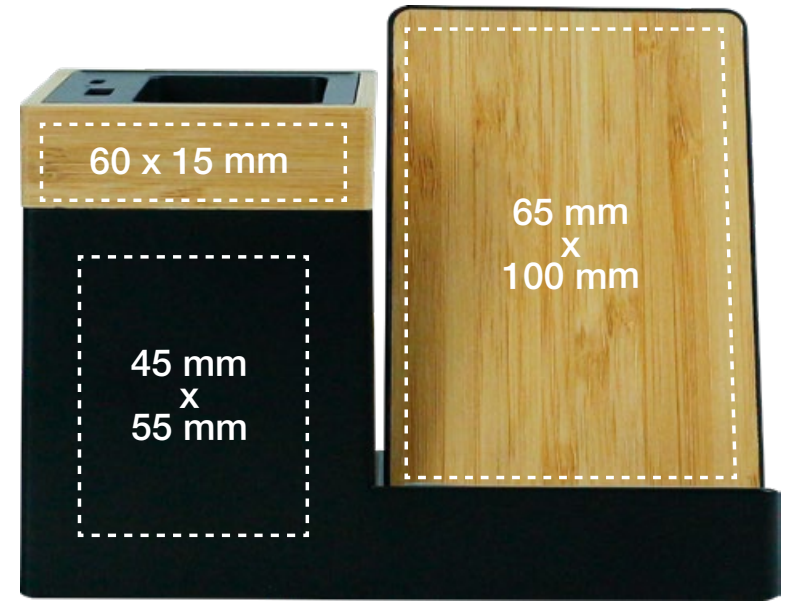

GS-025 (WDS6-BLK)  
Dimensions

Printing Position

Laser Engraving

Screen Printing

UV DTF

GS-025 (TM-024-BLK)

Dimensions

Printing Position

UV DTF (All Colors)

Screen Printing (All Colors)

Laser Engraving (All Colors)

UV Printing (All Colors)

GS-025 (WM4)  
Dimensions

Printing Position

Laser Engraving

UV Printing