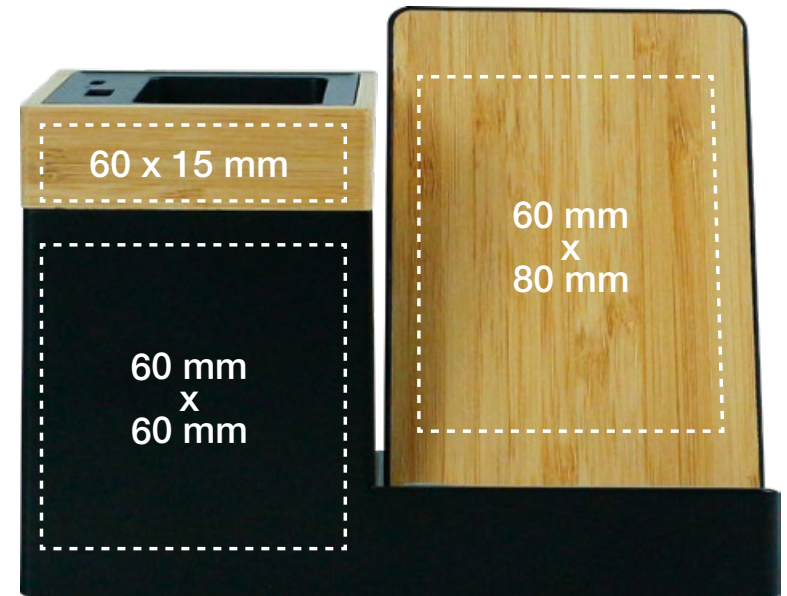

GS-025 (WDS6-BLK)  
Dimensions

Printing Position

Laser Engraving

Screen Printing

UV DTF

GS-025 (TM-024-BLK)

Dimensions

Printing Position

UV DTF (All Colors)

Screen Printing (All Colors)

Laser Engraving (All Colors)

UV Printing (All Colors)

GS-025 (WM4)  
Dimensions

Printing Position

Laser Engraving

UV Printing