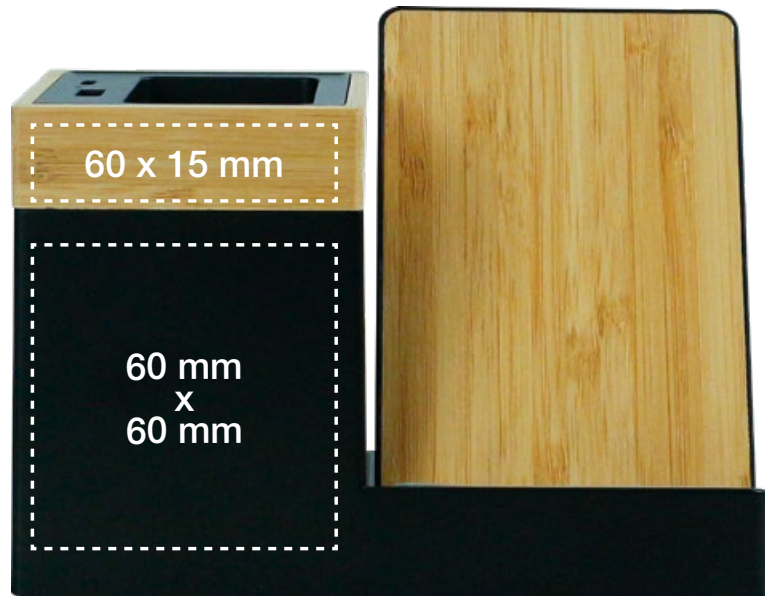

GS-025 (WDS6-BLK)  
Dimensions

Printing Position

Laser Engraving

Screen Printing

UV DTF

GS-025 (TM-024-BLK)

Dimensions

Printing Position

UV DTF (All Colors)

Screen Printing (All Colors)

Laser Engraving (All Colors)

UV Printing (All Colors)

GS-025 (WM4)  
Dimensions

Printing Position

Laser Engraving

UV Printing