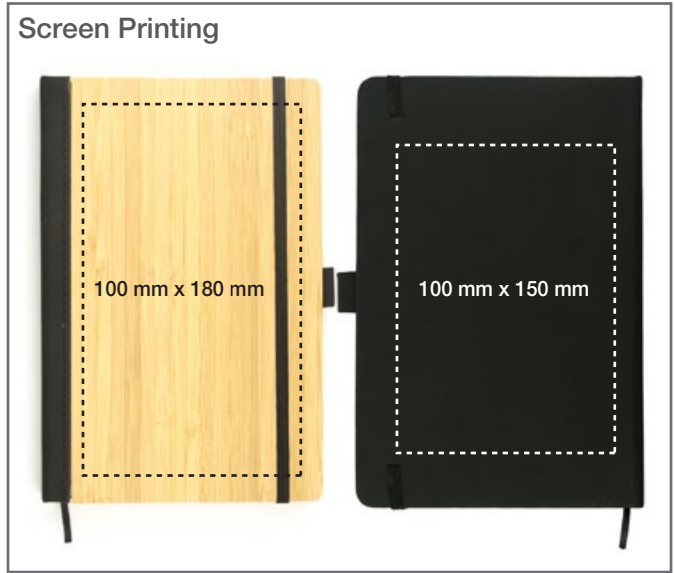

GS-035 (MBBM-BLK-A5)

Dimensions

Printing Position

GS-035 (EFP-100)  
Dimensions

12 mm  
|——|

140 mm

Printing Position

Laser Engraving

UV Printing

Screen Printing

GS-035 (WCP-L3)  
Dimensions

115 mm

90 mm

Printing Position

Laser Engraving (Light-up Logo)

45 mm  
x  
60 mm