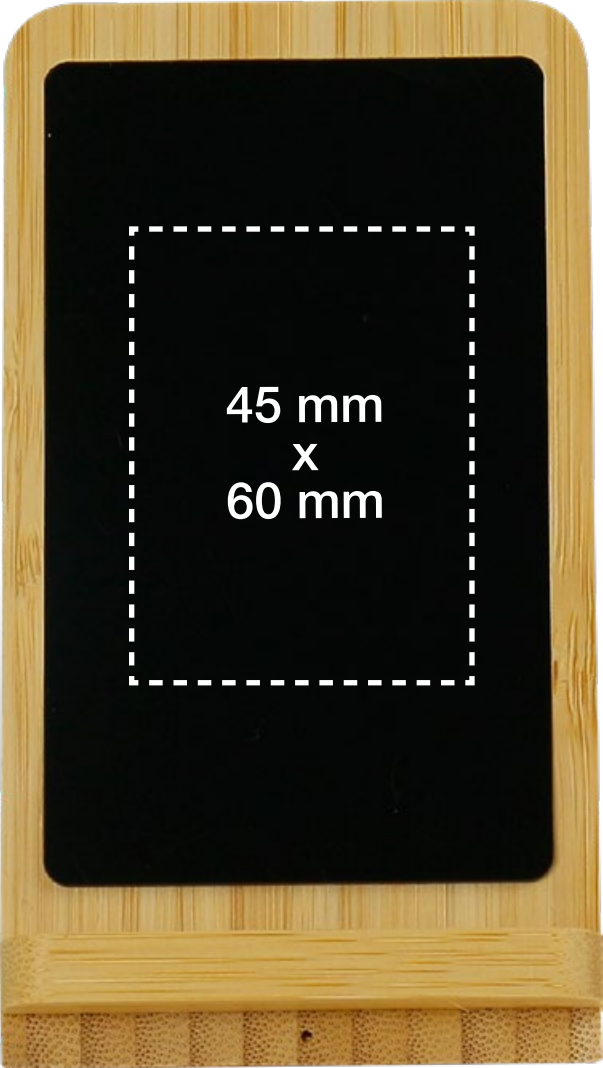

GS-035 (MBBM-BLK-A5)

Dimensions

Printing Position

GS-035 (EFP-100)  
Dimensions

12 mm  
|——|

140 mm

Printing Position

Laser Engraving

UV Printing

Screen Printing

GS-035 (WCP-L3)  
Dimensions

115 mm

90 mm

Printing Position

Laser Engraving (Light-up Logo)

45 mm  
x  
60 mm

GS-035 (WM4)  
Dimensions

Printing Position

GS-035 (TM-074-BLK)

Dimensions

Printing Position