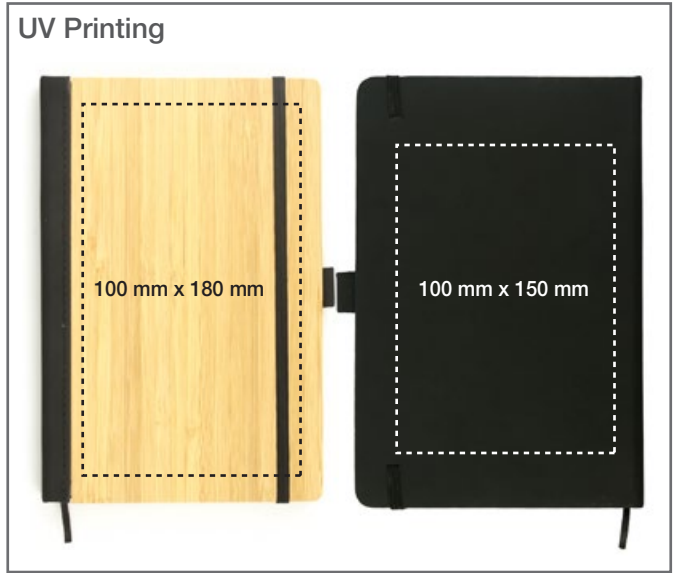

GS-035 (MBBM-BLK-A5)

Dimensions

Printing Position

GS-035 (EFP-100)  
Dimensions

12 mm  
|——|

140 mm

Printing Position

Laser Engraving

UV Printing

Screen Printing

GS-035 (WCP-L3)  
Dimensions

115 mm

90 mm

Printing Position

Laser Engraving (Light-up Logo)

45 mm  
x  
60 mm