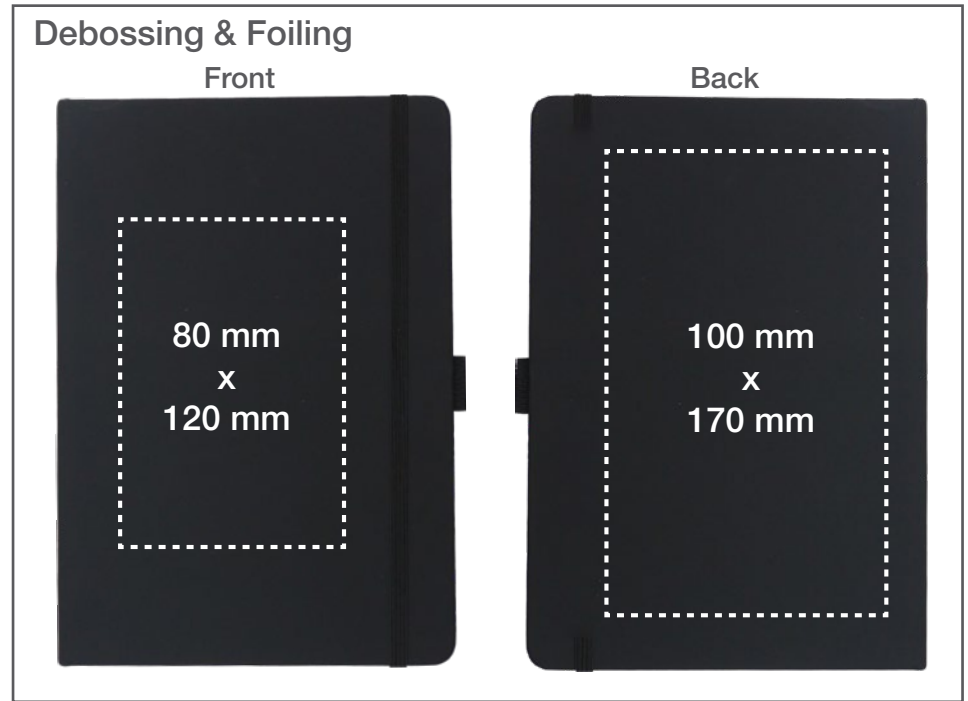

GS-09 (MBB5PU)
Dimensions

Printing Position

GS-09 (TM-043)
Dimensions

230 mm

65 mm

65 mm

Printing Position

GS-09 (PN42-BK)
Dimensions

141 mm

10 mm

Printing Position
Laser Engraving

PN44-BK
Dimensions

141 mm

10 mm

Printing Position
Laser Engraving

UV Printing