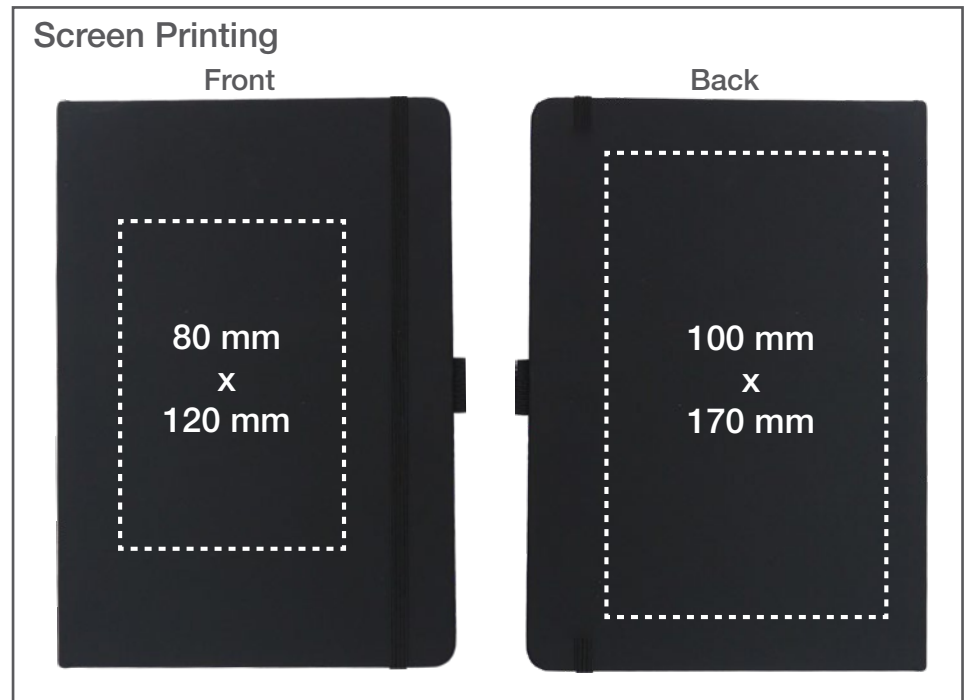

GS-09 (MBB5PU)
Dimensions

Printing Position

GS-09 (TM-043)
Dimensions

230 mm

65 mm

65 mm

Printing Position

GS-09 (PN42-BK)
Dimensions

141 mm

10 mm

Printing Position
Laser Engraving

PN44-BK
Dimensions

141 mm

10 mm

Printing Position
Laser Engraving

UV Printing