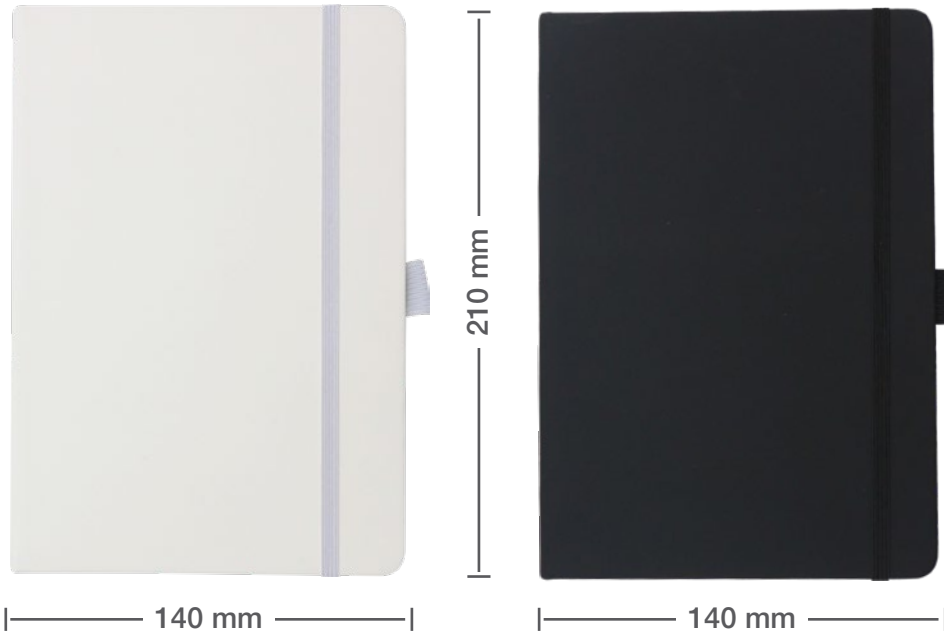

GS-09 (MBB5PU)
Dimensions

Printing Position

GS-09 (TM-043)
Dimensions

230 mm

65 mm

65 mm

Printing Position

GS-09 (PN42-BK)
Dimensions

141 mm

10 mm

Printing Position
Laser Engraving

PN44-BK
Dimensions

141 mm

10 mm

Printing Position
Laser Engraving

UV Printing