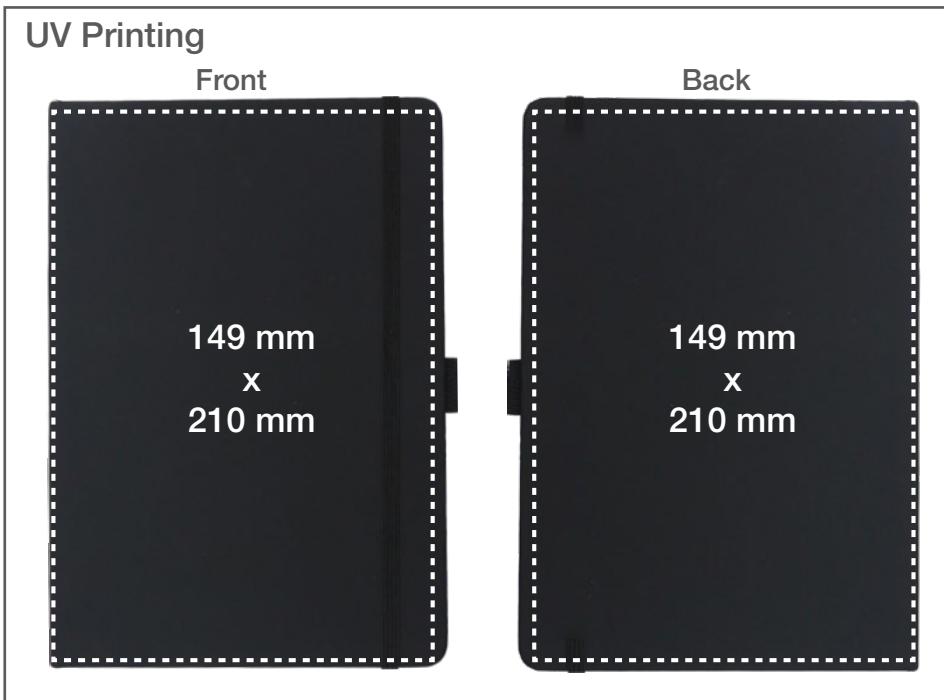

GS-09 (MBB5PU)
Dimensions

Printing Position

GS-09 (TM-043)
Dimensions

230 mm

65 mm

65 mm

Printing Position

GS-09 (PN42-BK)
Dimensions

141 mm

10 mm

Printing Position
Laser Engraving

PN44-BK
Dimensions

141 mm

10 mm

Printing Position
Laser Engraving

UV Printing